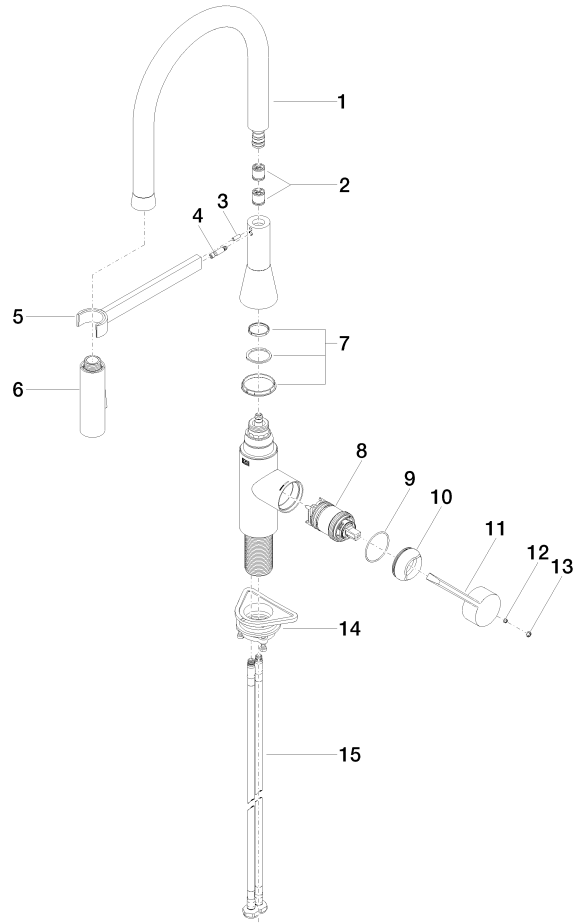

33 865 895

- 200mm projection
- Flexible silicone hose with large operating range of up to 350 mm
- pivotable 360°
- Optional swivel limiter available with swivel limiter set 12 821 970 90
- air-enriched flow and spray flow
- height of mixer 451 mm
- height up to aerator 119 mm
- hole diameter 35 mm
- 2 x pressure hose with 3/8" cap nut
- sprayface with anti-scaling system
- max. flow 5.7 l/min at 3 bar flow pressure
- lead-free
- This product can help a building meet the requirements of Green Building Rating Systems, e.g. LEED®, BREEAM®, DGNB

Recommended miscellaneous

Swivel limitation set - 12 821 970 90

Recommended miscellaneous

AIR SWITCH Control button - Chrome 10 713 970-00

Recommended miscellaneous

Dispenser without rosette - Chrome 82 424 970-00

SYNC Profi single-lever mixer - Chrome

SYNC

33 865 895

Certificates

IAPMO_N-4976 (2). IAPMO_4976 (1). IAPMO_6397 (1).

33 865 895

Spare parts list

No.	Item Number	Name	Quantity used	Delivery time
1	90 30 02 100 00-00	hose	1	10
2	90 23 01 141 00 90	back-flow preventer	1	2
3	09 31 11 040 90	pin	1	2
4	09 31 11 209 90	pin	1	2
5	90 17 20 045 00-00	holder	1	10
6	04 12 11 150 00 90	shower	1	2
7	90 28 10 161 00 90	set	1	2
8	90 15 05 064 05 90	cartridge	1	2
9	09 14 10 190 90	seal	1	2
10	09 28 30 030-00	cover	1	10
11	09 20 89 020-00	handle	1	10
12	90 31 11 063 00 90	pin	1	2
13	90 31 20 087 00-00	plug	1	10
14	04 30 11 040 00 90	fixing set	1	2
15	04 30 04 103 00 90	hose	2	2