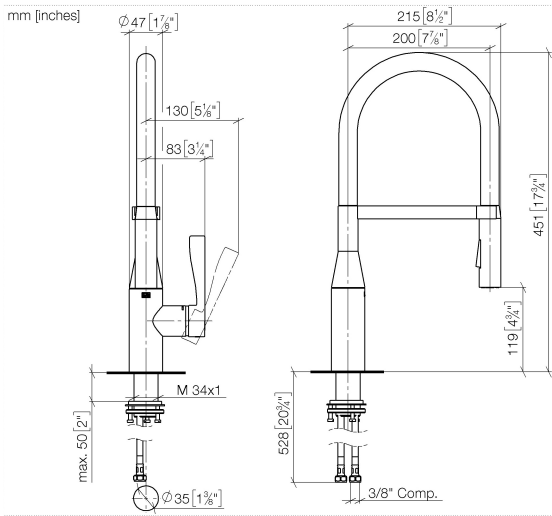

33 865 895

- 200mm projection
- Flexible silicone hose with large operating range of up to 350 mm
- pivotable 360°
- Optional swivel limiter available with swivel limiter set 12 821 970 90
- air-enriched flow and spray flow
- height of mixer 451 mm
- height up to aerator 119 mm
- hole diameter 35 mm
- 2 x pressure hose with 3/8" cap nut
- sprayface with anti-scaling system
- max. flow 5.7 l/min at 3 bar flow pressure
- lead-free
- This product can help a building meet the requirements of Green Building Rating Systems, e.g. LEED®, BREEAM®, DGNB

Recommended miscellaneous

Swivel limitation set - 12 821 970 90

Recommended miscellaneous

AIR SWITCH Control button - Chrome 10 713 970-00

Recommended miscellaneous

Dispenser without rosette - Chrome 82 424 970-00

33 865 895

Flow rate chart

Codes & Standards

ADA

ASME
A112.18.1/CSA
B125.1

California Energy
Commission
(CEC)

NSF/ANSI 372

NSF/ANSI/CAN
61

SYNC Profi single-lever mixer - Chrome

SYNC

33 865 895

Certificates

IAPMO_N-4976 (2). IAPMO_4976 (1). IAPMO_6397 (1).

33 865 895

Spare parts list

No.	Item Number	Name	Quantity used	Delivery time
1	90 30 02 100 00-00	hose	1	10
2	90 23 01 141 00 90	back-flow preventer	1	2
3	09 31 11 040 90	pin	1	2
4	09 31 11 209 90	pin	1	2
5	90 17 20 045 00-00	holder	1	10
6	04 12 11 150 00 90	shower	1	2
7	90 28 10 161 00 90	set	1	2
8	90 15 05 064 05 90	cartridge	1	2
9	09 14 10 190 90	seal	1	2
10	09 28 30 030-00	cover	1	10
11	09 20 89 020-00	handle	1	10
12	90 31 11 063 00 90	pin	1	2
13	90 31 20 087 00-00	plug	1	10
14	04 30 11 040 00 90	fixing set	1	2
15	04 30 04 103 00 90	hose	2	2